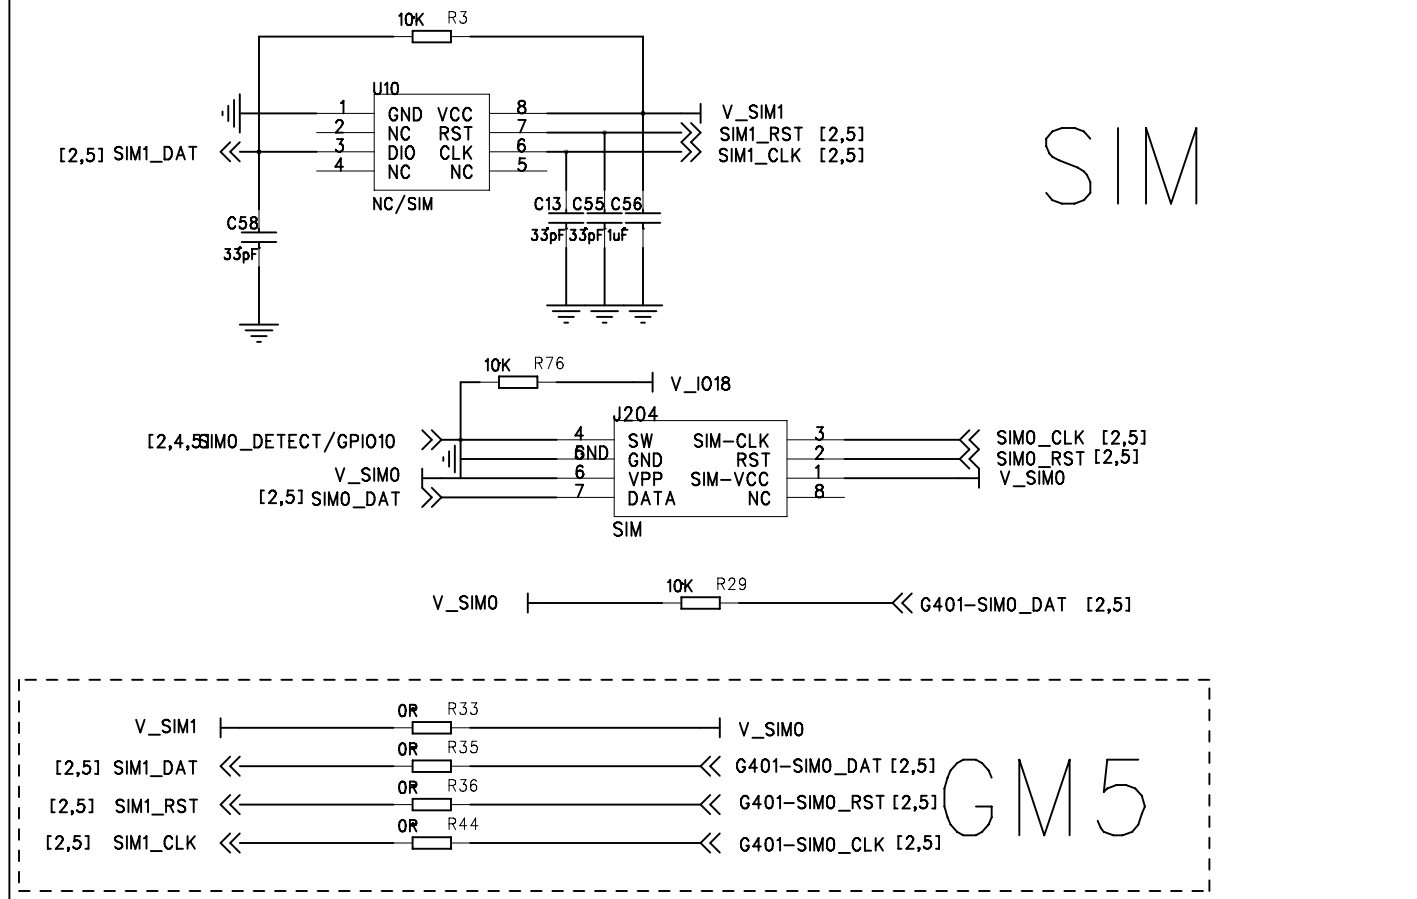

WH-G405TF			
Title			
Index			
Size	Document Number	Rev	
A	Gallite Schemaitc	1.0	
Date:	Monday, April 22, 2013	Sheet	1 of 6

POWER

EAR

KEY

SIM

ANT

SPK

GM5-BT-ANT

MIC

RDA Microelectronics Inc.			
Title	Gallite BB		
Size	Document Number		
C	Gallite Schematic		Rev 1.0
Date:	Monday, April 22, 2013	Sheet 2 of 6	

RDA Microelectronics Inc.			
Title	Gallite AB & SIM Card		
Size	Document Number	Rev	
C	Gallite Schematc	1.0	
Date:	Monday, April 22, 2013	Sheet	3 of 6