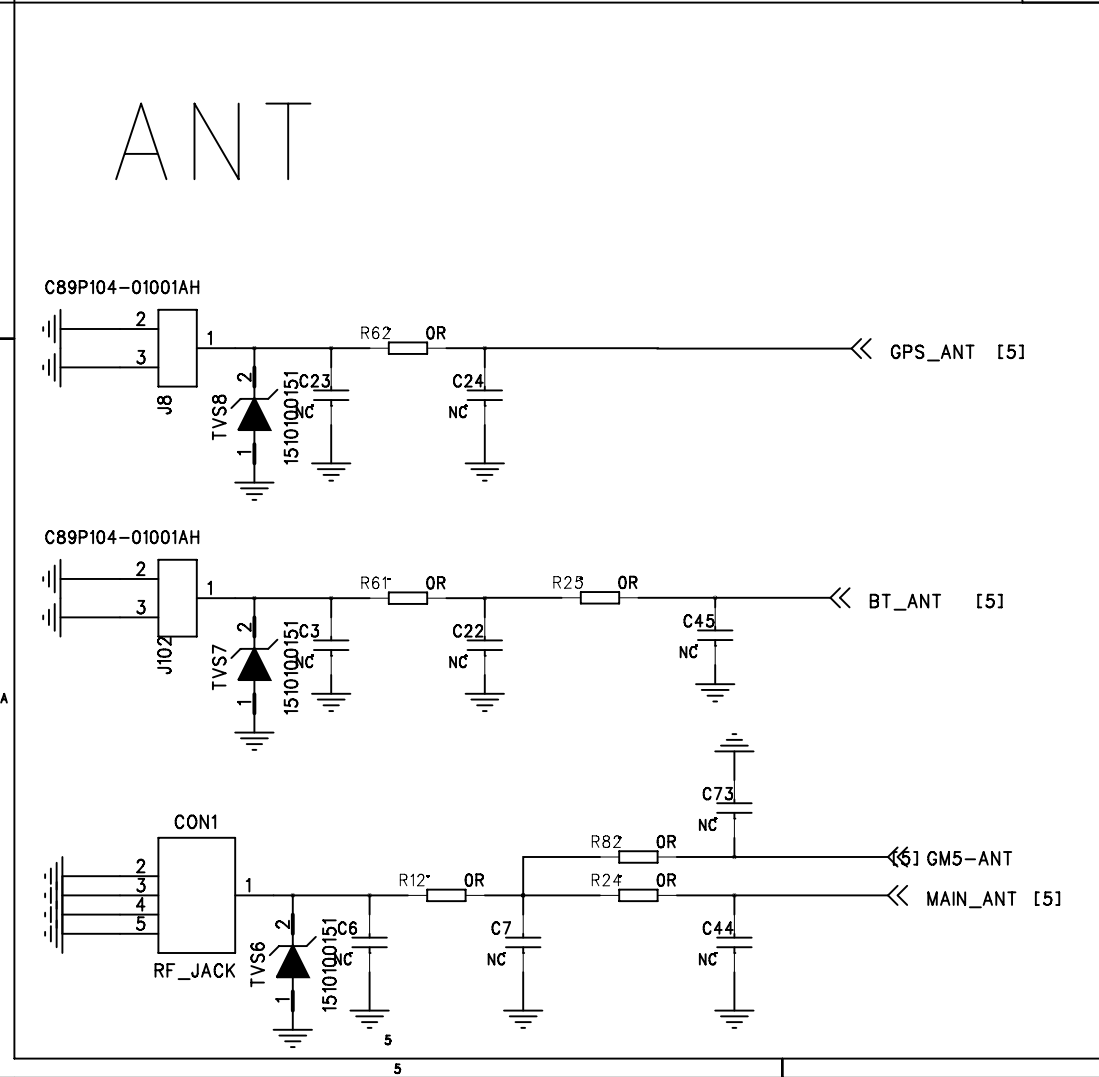

WH-G405TF			
Title			
Index			
Size	Document Number	Rev	
A	Gallite Schemaitc	1.0	
Date:	Monday, April 22, 2013	Sheet	1 of 6

POWER

EAR

KEY

SIM

ANT

SPK

GM5-BT-ANT

MIC

RDA Microelectronics Inc.			
Title	Gallite BB		
Size	Document Number		
C	Gallite Schematic		Rev 1.0
Date:	Monday, April 22, 2013	Sheet 2 of 6	

RDA Microelectronics Inc.			
Title	Gallite AB & SIM Card		
Size	Document Number	Rev	
C	Gallite Schematc	1.0	
Date:	Monday, April 22, 2013	Sheet	3 of 6