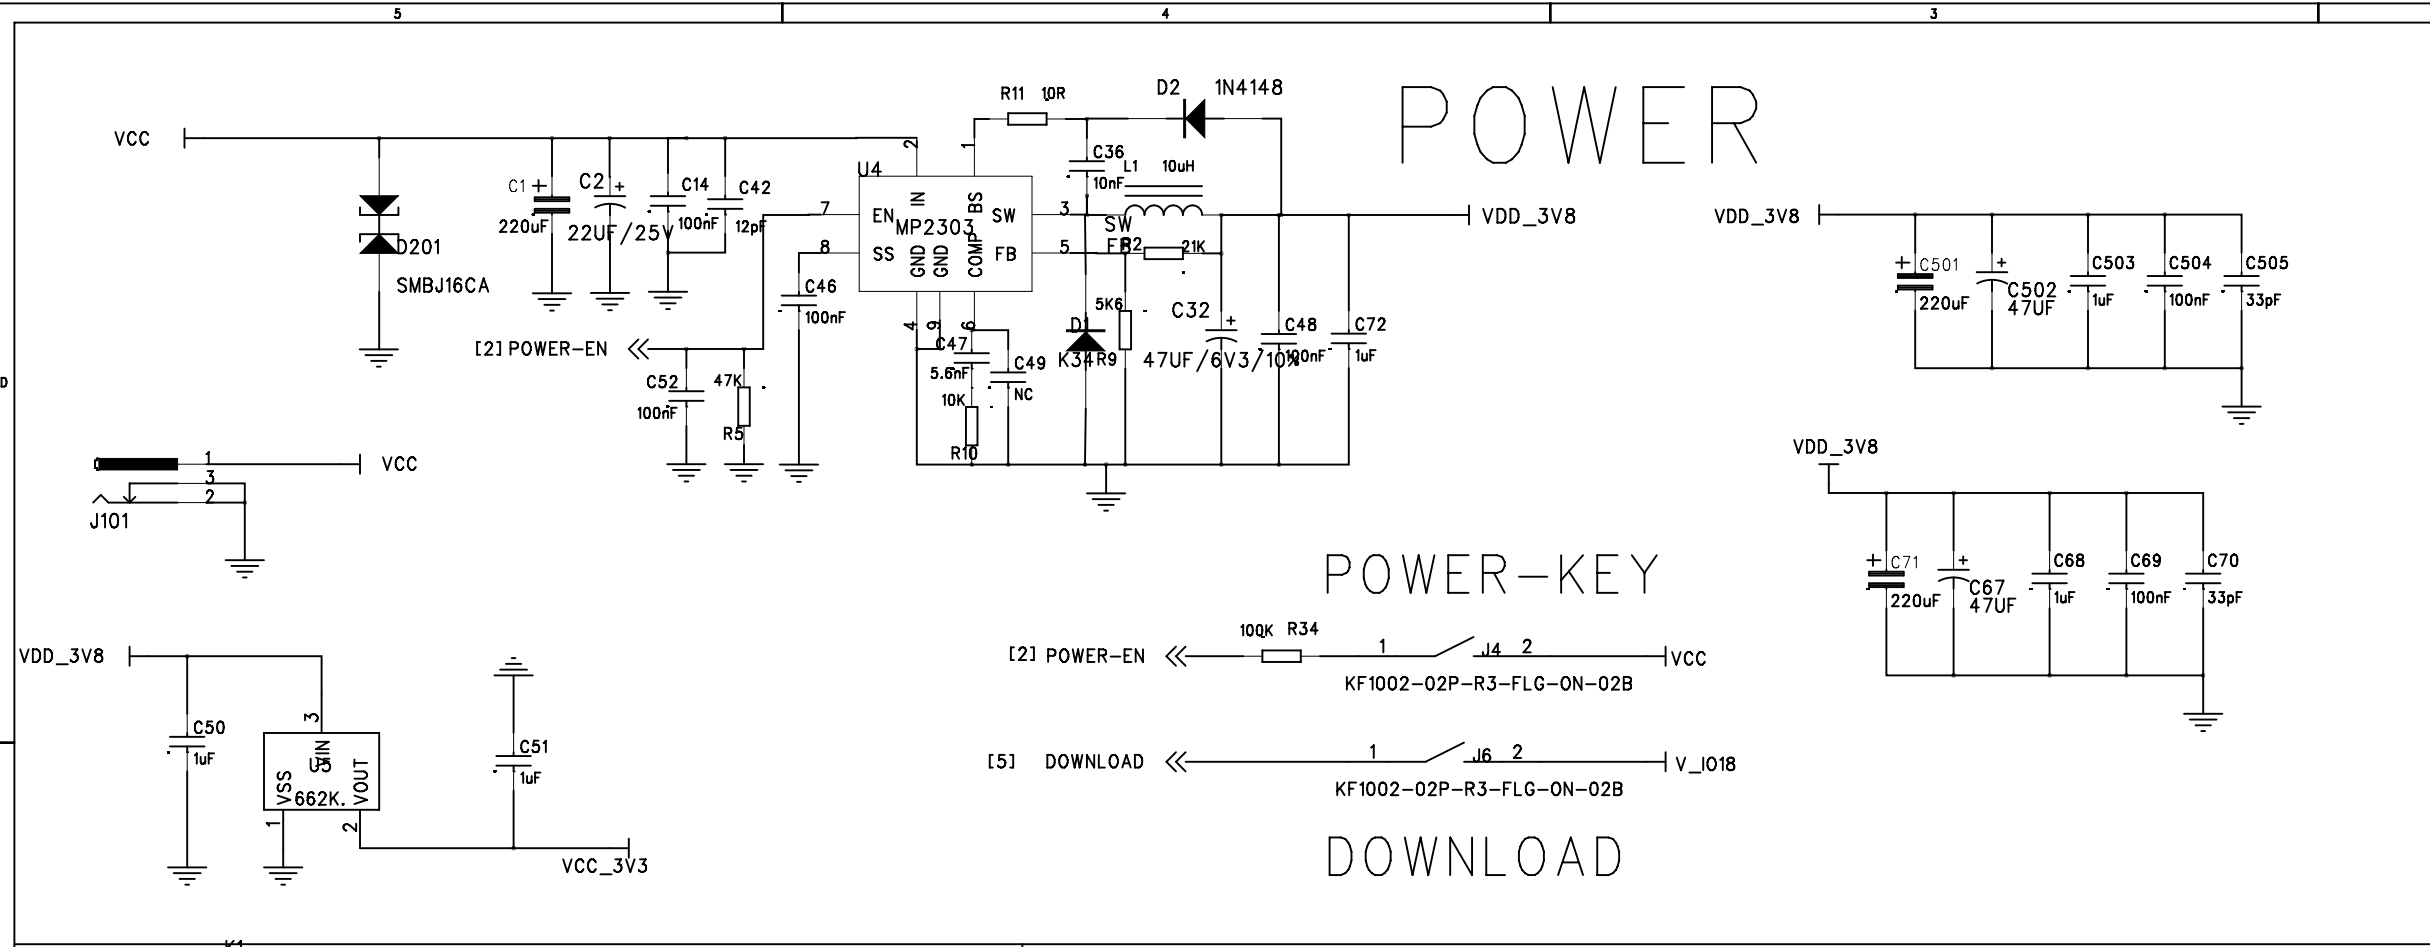

WH-G405TF			
Title			
Index			
Size	Document Number	Rev	
A	Gallite Schemaitc	1.0	
Date:	Monday, April 22, 2013	Sheet	1 of 6

POWER

EAR

KEY

SIM

ANT

SPK

GM5-BT-ANT