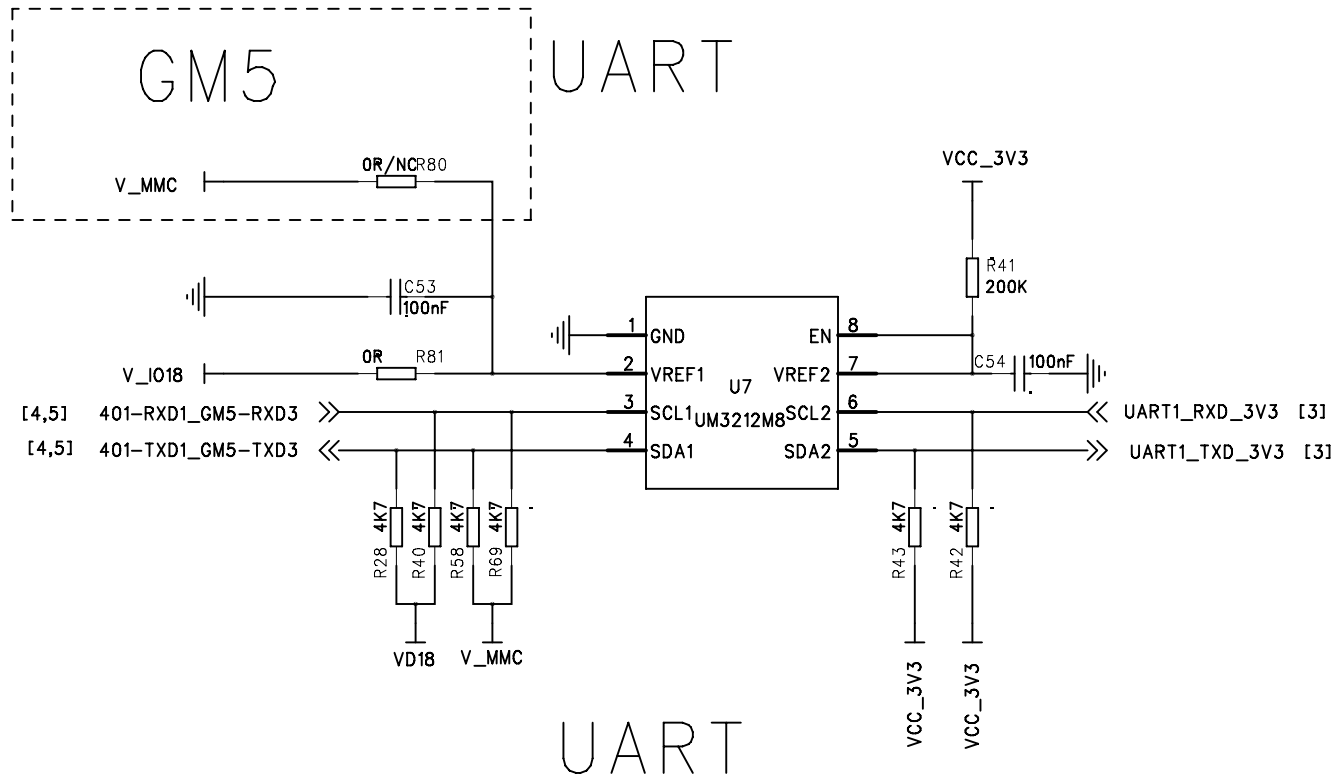

WH-G405TF			
Title			
Index			
Size	Document Number	Rev	
A	Gallite Schemaitc	1.0	
Date:	Monday, April 22, 2013	Sheet	1 of 6

POWER

EAR

KEY

SIM

ANT

SPK

GM5-BT-ANT

MIC

RDA Microelectronics Inc.			
Title	Gallite BB		
Size	Document Number		
C	Gallite Schematic		Rev 1.0
Date:	Monday, April 22, 2013	Sheet 2 of 6	

RDA Microelectronics Inc.			
Title	Gallite AB & SIM Card		
Size	Document Number	Rev	
C	Gallite Schematc	1.0	
Date:	Monday, April 22, 2013	Sheet	3 of 6