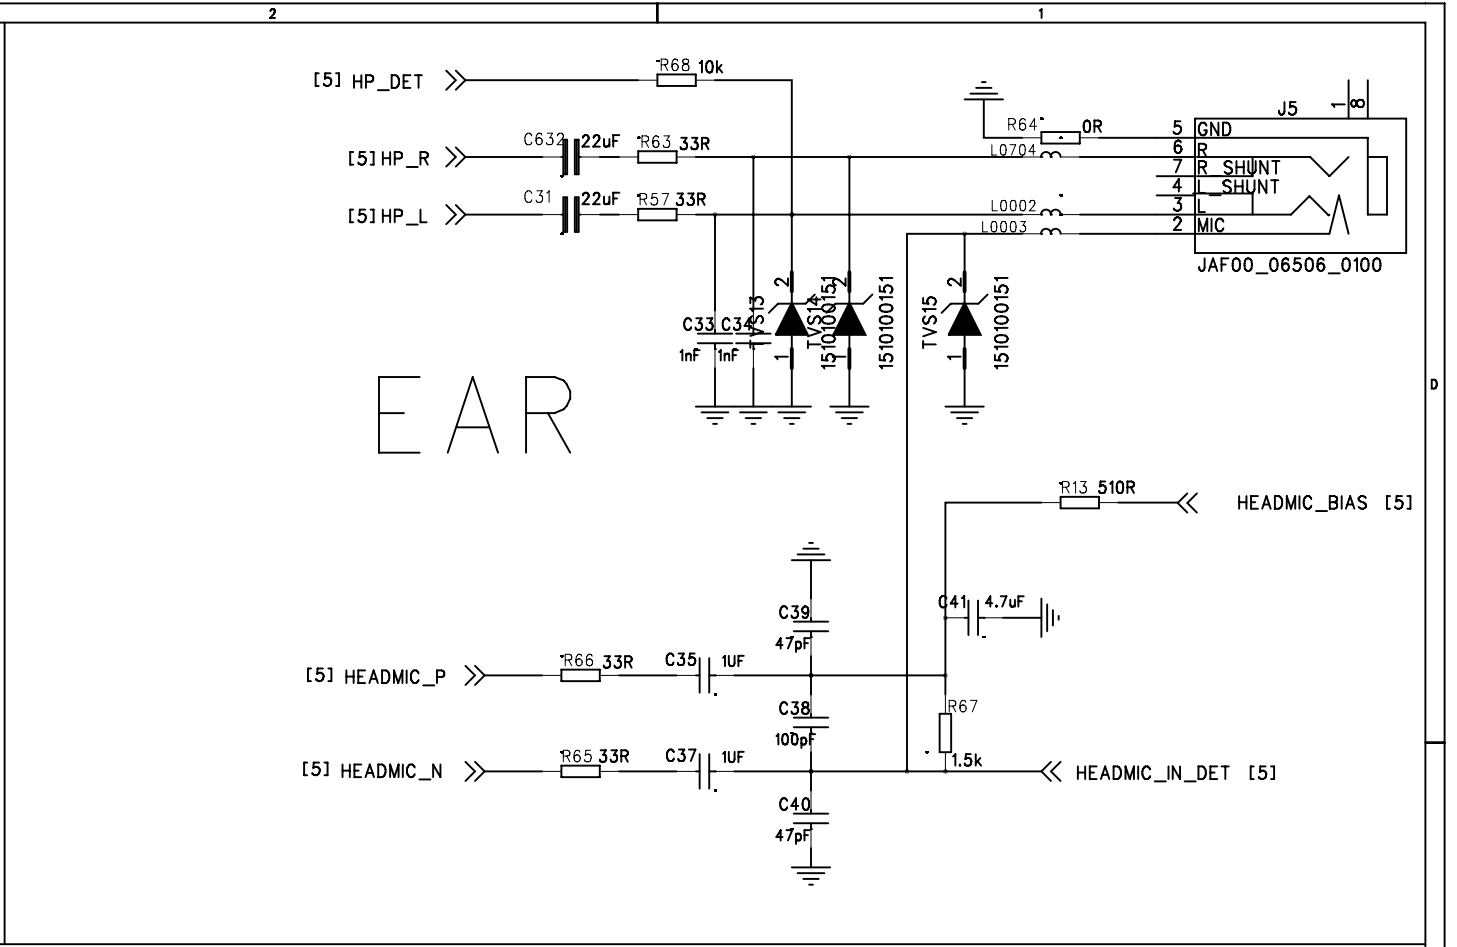

WH-G405TF			
Title			
Index			
Size	Document Number	Rev	
A	Gallite Schemaitc	1.0	
Date:	Monday, April 22, 2013	Sheet	1 of 6

POWER

EAR

KEY

SIM

ANT

SPK

GM5-BT-ANT

MIC

RDA Microelectronics Inc.			
Title	Gallite BB		
Size	Document Number		
C	Gallite Schematic		Rev 1.0
Date:	Monday, April 22, 2013	Sheet 2 of 6	

RDA Microelectronics Inc.			
Title	Gallite AB & SIM Card		
Size	Document Number	Rev	
C	Gallite Schematc	1.0	
Date:	Monday, April 22, 2013	Sheet	3 of 6