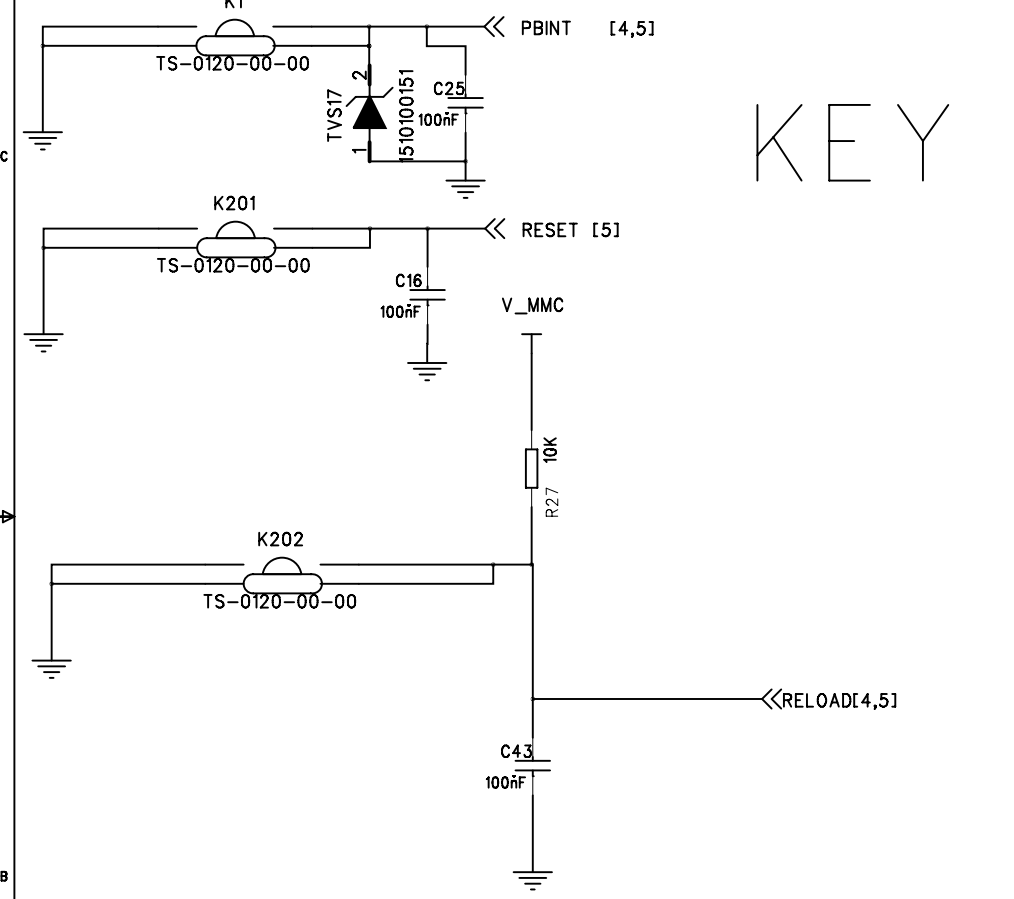

WH-G405TF			
Title			
Index			
Size	Document Number	Rev	
A	Gallite Schemaitc	1.0	
Date:	Monday, April 22, 2013	Sheet	1 of 6

POWER

EAR

KEY

SIM

ANT

SPK

GM5-BT-ANT

MIC

RDA Microelectronics Inc.			
Title	Gallite BB		
Size	Document Number		
C	Gallite Schematic		Rev 1.0
Date:	Monday, April 22, 2013	Sheet 2 of 6	

RDA Microelectronics Inc.			
Title	Gallite AB & SIM Card		
Size	Document Number	Rev	
C	Gallite Schematc	1.0	
Date:	Monday, April 22, 2013	Sheet	3 of 6