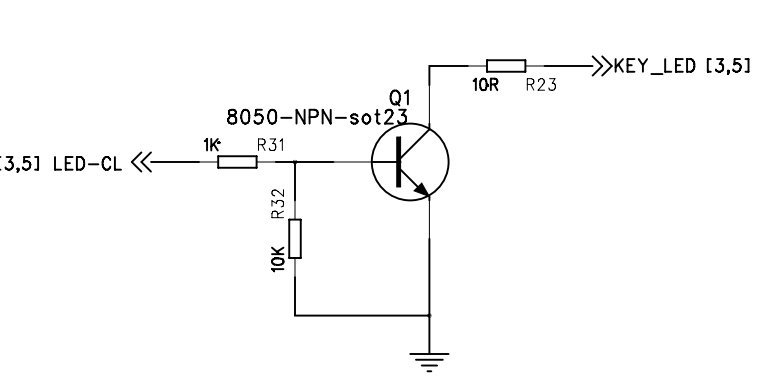

WH-G405TF			
Title			
Index			
Size	Document Number	Rev	
A	Gallite Schemaitc	1.0	
Date:	Monday, April 22, 2013	Sheet	1 of 6

POWER

EAR

KEY

SIM

ANT

SPK

GM5-BT-ANT

MIC

RDA Microelectronics Inc.			
Title	Gallite BB		
Size	Document Number		
C	Gallite Schematic		Rev 1.0
Date:	Monday, April 22, 2013	Sheet 2 of 6	

RDA Microelectronics Inc.			
Title	Gallite AB & SIM Card		
Size	Document Number	Rev	
C	Gallite Schematc	1.0	
Date:	Monday, April 22, 2013	Sheet	3 of 6