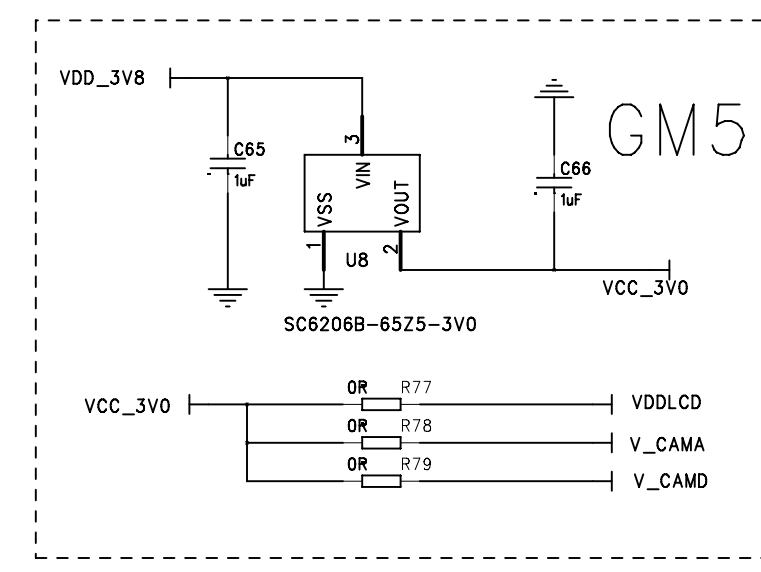

WH-G405TF			
Title			
Index			
Size	Document Number	Rev	
A	Gallite Schemaitc	1.0	
Date:	Monday, April 22, 2013	Sheet	1 of 6

POWER

EAR

KEY

SIM

ANT

SPK

GM5-BT-ANT

MIC

RDA Microelectronics Inc.			
Title	Gallite BB		
Size	Document Number		
C	Gallite Schematic		Rev 1.0
Date:	Monday, April 22, 2013	Sheet 2 of 6	

RDA Microelectronics Inc.			
Title	Gallite AB & SIM Card		
Size	Document Number	Rev	
C	Gallite Schematc	1.0	
Date:	Monday, April 22, 2013	Sheet	3 of 6