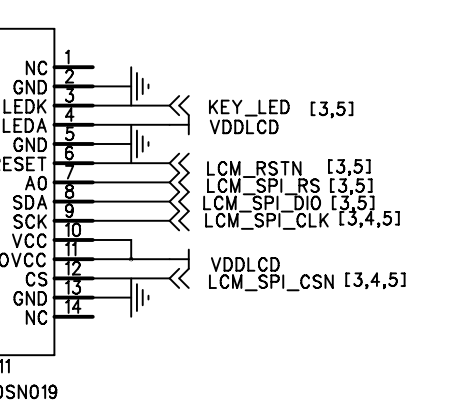

WH-G405TF			
Title			
Index			
Size	Document Number	Rev	
A	Gallite Schemaitc	1.0	
Date:	Monday, April 22, 2013	Sheet	1 of 6

POWER

EAR

KEY

SIM

ANT

SPK

GM5-BT-ANT

MIC

RDA Microelectronics Inc.			
Title	Gallite BB		
Size	Document Number		
C	Gallite Schematic		Rev 1.0
Date:	Monday, April 22, 2013	Sheet 2 of 6	

RDA Microelectronics Inc.			
Title	Gallite AB & SIM Card		
Size	Document Number	Rev	
C	Gallite Schematc	1.0	
Date:	Monday, April 22, 2013	Sheet	3 of 6