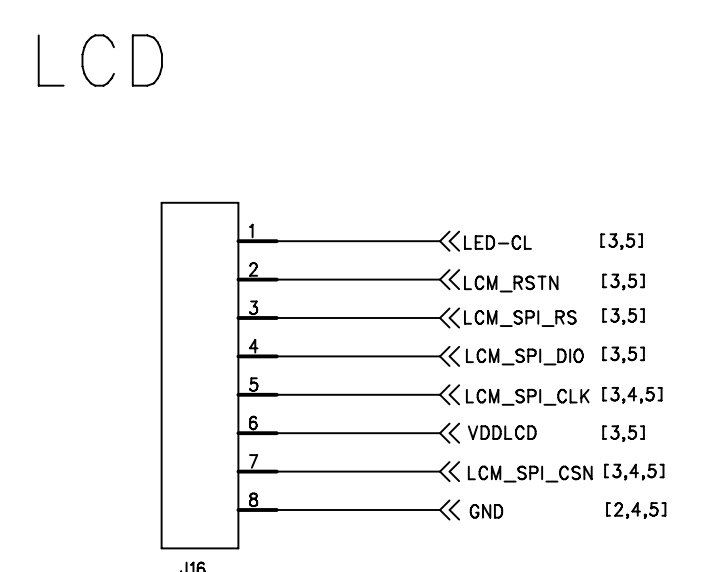

WH-G405TF			
Title			
Index			
Size	Document Number	Rev	
A	Gallite Schemaitc	1.0	
Date:	Monday, April 22, 2013	Sheet	1 of 6

POWER

EAR

KEY

SIM

ANT

SPK

GM5-BT-ANT

MIC

RDA Microelectronics Inc.			
Title	Gallite BB		
Size	Document Number		
C	Gallite Schematic		Rev 1.0
Date:	Monday, April 22, 2013	Sheet 2 of 6	

RDA Microelectronics Inc.			
Title	Gallite AB & SIM Card		
Size	Document Number	Rev	
C	Gallite Schematc	1.0	
Date:	Monday, April 22, 2013	Sheet	3 of 6