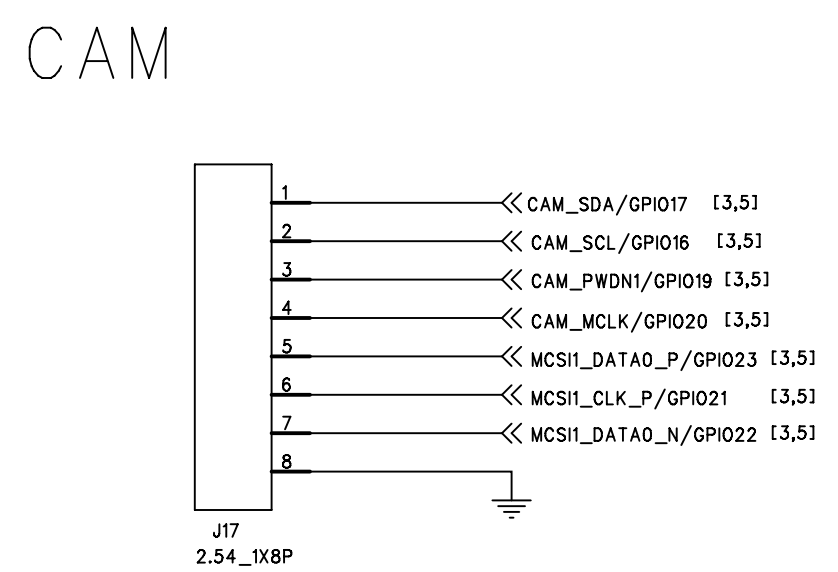

WH-G405TF			
Title			
Index			
Size	Document Number	Rev	
A	Gallite Schemaitc	1.0	
Date:	Monday, April 22, 2013	Sheet	1 of 6

POWER

EAR

KEY

SIM

ANT

SPK

GM5-BT-ANT

MIC

RDA Microelectronics Inc.			
Title	Gallite BB		
Size	Document Number		
C	Gallite Schematic		Rev 1.0
Date:	Monday, April 22, 2013	Sheet 2 of 6	

RDA Microelectronics Inc.			
Title	Gallite AB & SIM Card		
Size	Document Number	Rev	
C	Gallite Schematc	1.0	
Date:	Monday, April 22, 2013	Sheet	3 of 6