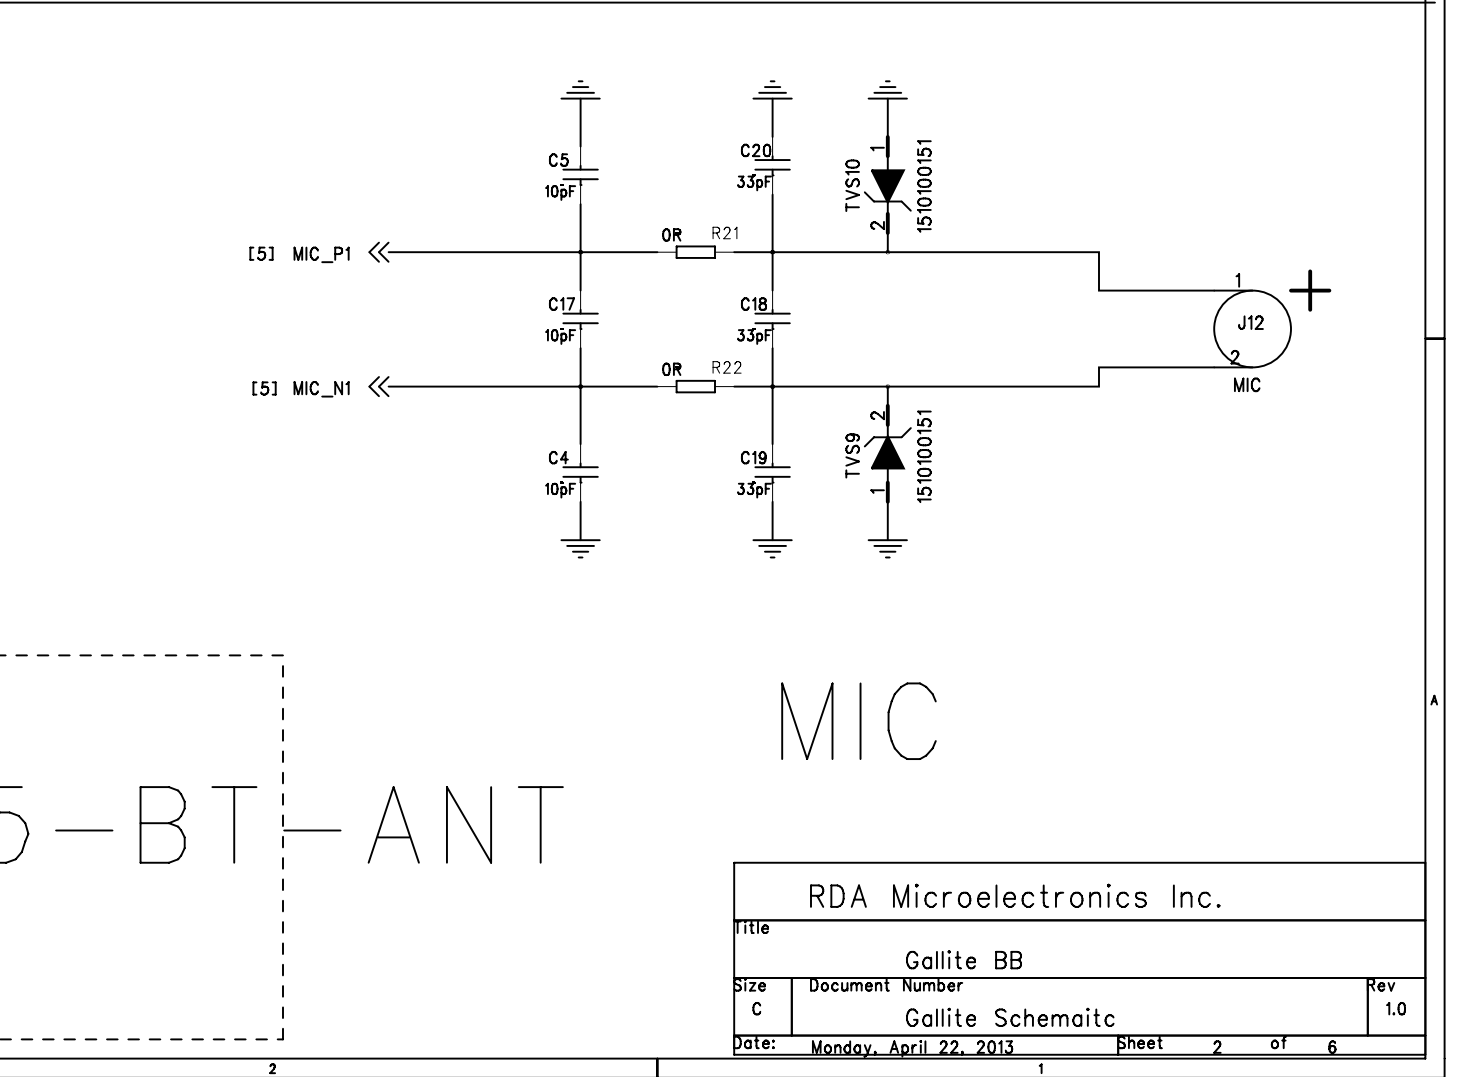

WH-G405TF			
Title			
Index			
Size	Document Number	Rev	
A	Gallite Schemaitc	1.0	
Date:	Monday, April 22, 2013	Sheet	1 of 6

POWER

EAR

KEY

SIM

ANT

SPK

GM5-BT-ANT

MIC

RDA Microelectronics Inc.			
Title	Gallite BB		
Size	Document Number		
C	Gallite Schematic		Rev 1.0
Date:	Monday, April 22, 2013	Sheet 2 of 6	

RDA Microelectronics Inc.			
Title	Gallite AB & SIM Card		
Size	Document Number	Rev	
C	Gallite Schematc	1.0	
Date:	Monday, April 22, 2013	Sheet	3 of 6