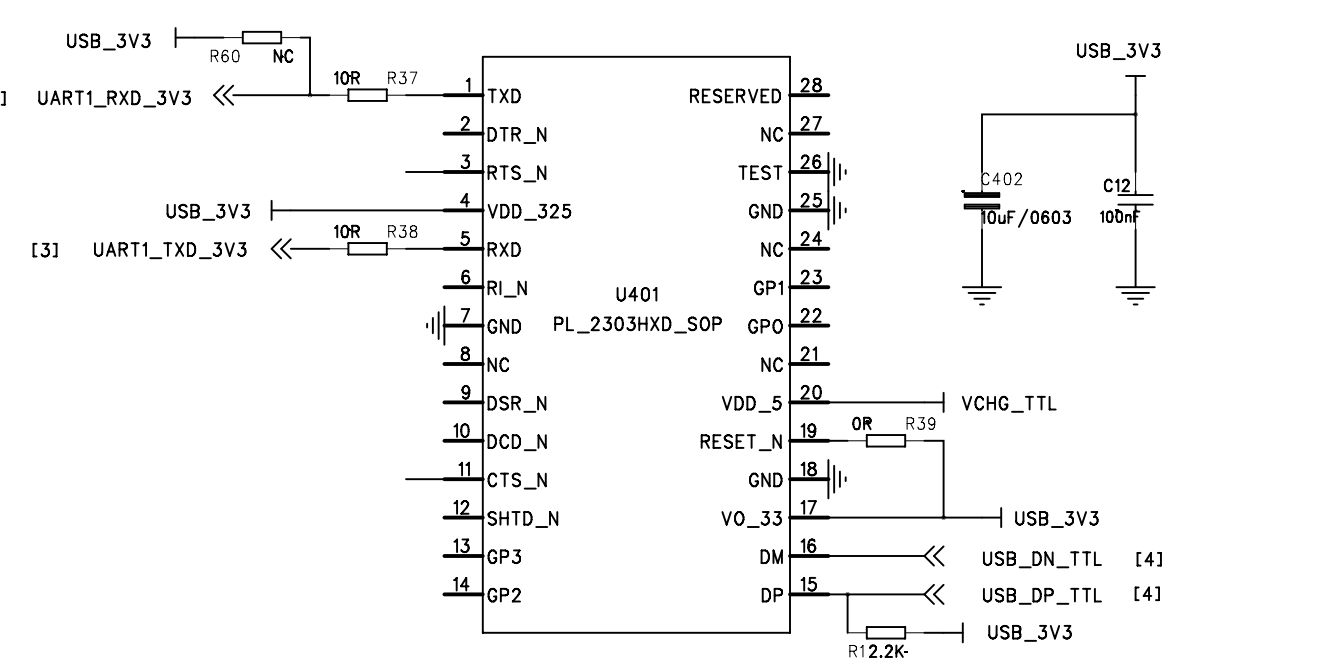

WH-G405TF			
Title			
Index			
Size	Document Number	Rev	
A	Gallite Schemaitc	1.0	
Date:	Monday, April 22, 2013	Sheet	1 of 6

POWER

EAR

KEY

SIM

ANT

SPK

GM5-BT-ANT

MIC

RDA Microelectronics Inc.			
Title	Gallite BB		
Size	Document Number		
C	Gallite Schematic		Rev 1.0
Date:	Monday, April 22, 2013	Sheet 2 of 6	

RDA Microelectronics Inc.			
Title	Gallite AB & SIM Card		
Size	Document Number	Rev	
C	Gallite Schematc	1.0	
Date:	Monday, April 22, 2013	Sheet	3 of 6