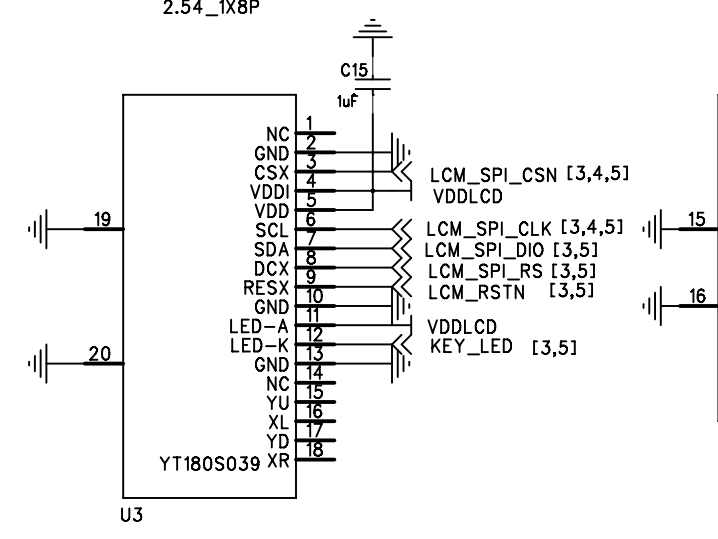

WH-G405TF			
Title			
Index			
Size	Document Number	Rev	
A	Gallite Schemaitc	1.0	
Date:	Monday, April 22, 2013	Sheet	1 of 6

POWER

EAR

KEY

SIM

ANT

SPK

GM5-BT-ANT

MIC

RDA Microelectronics Inc.			
Title	Gallite BB		
Size	Document Number		
C	Gallite Schematic		Rev 1.0
Date:	Monday, April 22, 2013	Sheet 2 of 6	

RDA Microelectronics Inc.			
Title	Gallite AB & SIM Card		
Size	Document Number	Rev	
C	Gallite Schematc	1.0	
Date:	Monday, April 22, 2013	Sheet	3 of 6