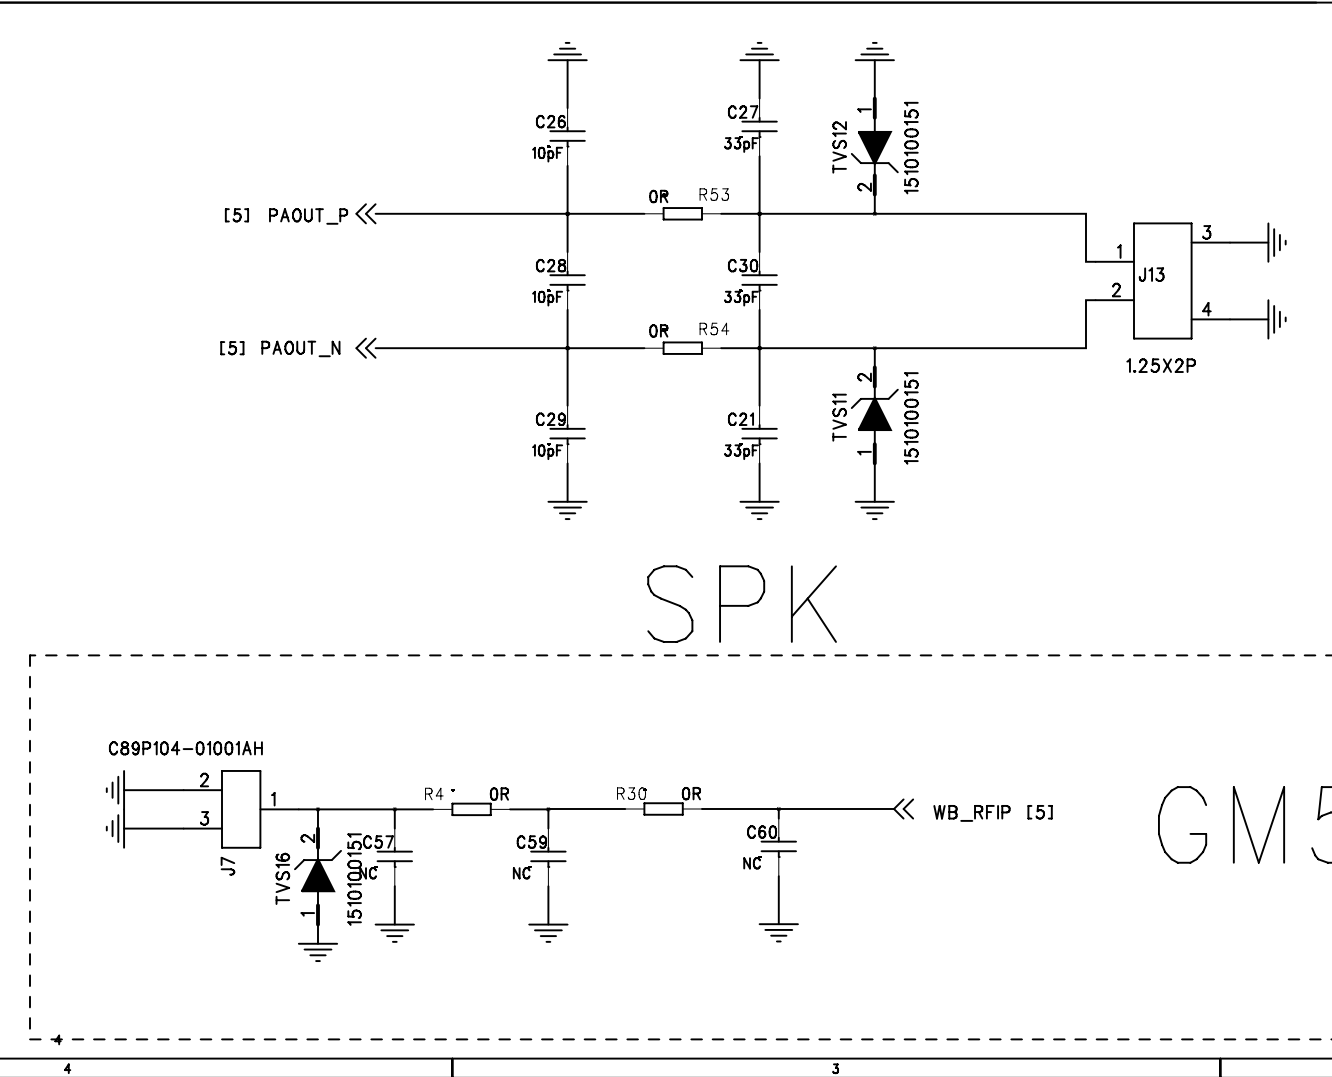

WH-G405TF			
Title			
Index			
Size	Document Number	Rev	
A	Gallite Schemaitc	1.0	
Date:	Monday, April 22, 2013	Sheet	1 of 6

POWER

EAR

KEY

SIM

ANT

SPK

GM5-BT-ANT

MIC

RDA Microelectronics Inc.			
Title	Gallite BB		
Size	Document Number		
C	Gallite Schematic		Rev 1.0
Date:	Monday, April 22, 2013	Sheet 2 of 6	

RDA Microelectronics Inc.			
Title	Gallite AB & SIM Card		
Size	Document Number	Rev	
C	Gallite Schematc	1.0	
Date:	Monday, April 22, 2013	Sheet	3 of 6