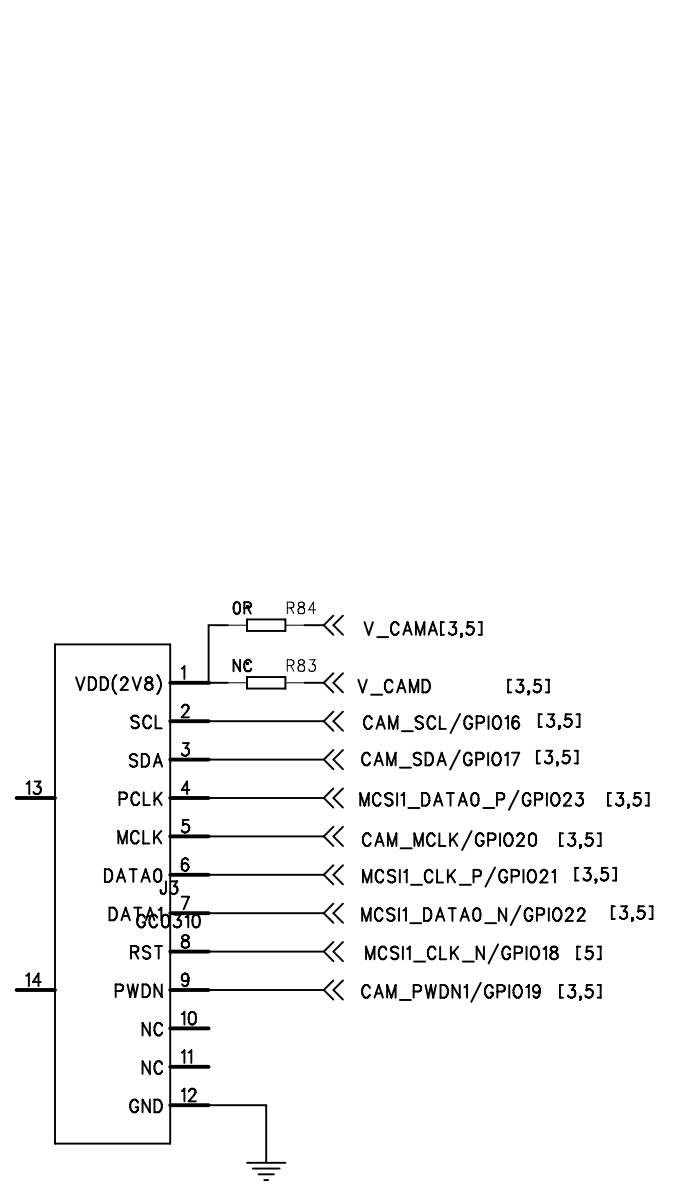

WH-G405TF			
Title			
Index			
Size	Document Number	Rev	
A	Gallite Schemaitc	1.0	
Date:	Monday, April 22, 2013	Sheet	1 of 6

POWER

EAR

KEY

SIM

ANT

SPK

GM5-BT-ANT

MIC

RDA Microelectronics Inc.			
Title	Gallite BB		
Size	Document Number		
C	Gallite Schematic		Rev 1.0
Date:	Monday, April 22, 2013	Sheet 2 of 6	

RDA Microelectronics Inc.			
Title	Gallite AB & SIM Card		
Size	Document Number	Rev	
C	Gallite Schematc	1.0	
Date:	Monday, April 22, 2013	Sheet	3 of 6